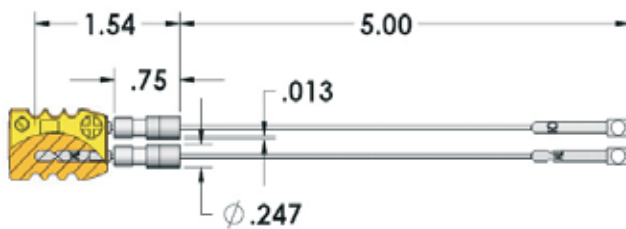

1 Pair Screw and Nut Connections Single Leg T/C Pairs Air and Vacuum-side Connectors Included

WELDABLE

TYPE	PART #
K	A0802-1-W
C	A0802-2-W
J	A0802-3-W
E	A0802-4-W

Miniature Connector Single Leg T/C Pairs Air and Vacuum-side Connectors Included

WELDABLE

TYPE	PART #
K	A0636-1-W
C	A0636-2-W
J	A0636-3-W
E	A0636-4-W

See Section 7 for connectors, wiring, and other accessories.