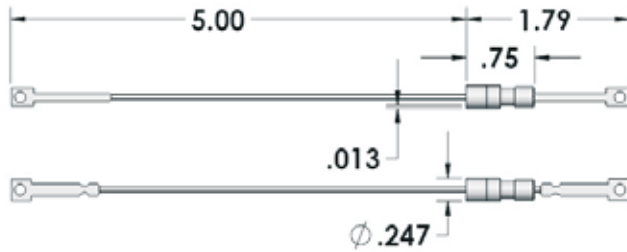

1 Pair Screw and Nut Connections Single Leg T/C Pairs Air and Vacuum-side Connectors Included

WELDABLE

TYPE	PART #
K	A0802-1-W
C	A0802-2-W
J	A0802-3-W
E	A0802-4-W

Miniature Connector Single Leg T/C Pairs Air and Vacuum-side Connectors Included

WELDABLE

TYPE	PART #
K	A0636-1-W
C	A0636-2-W
J	A0636-3-W
E	A0636-4-W

See Section 7 for connectors, wiring, and other accessories.